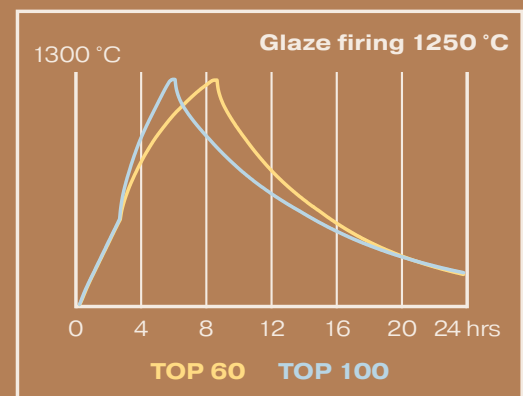

Costs for bisque and glaze firing using our models TOP 60 and TOP 100 as examples:

That's What We Call Sustainability.

*Bisque firing 950 °C, glaze firing 1250 °C. Charge weight incl. kiln furniture: Top 60: 18 kg, Top 100: 30 kg. Calculated energy price: 0,30 €/kWh.