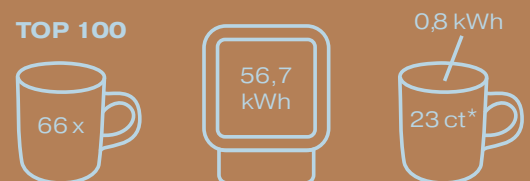

Costs for bisque and glaze firing using our models TOP 60 and TOP 100 as examples:

That's What We Call Sustainability.

*Bisque firing 950 °C, glaze firing 1250 °C. Charge weight incl. kiln furniture: Top 60: 18 kg, Top 100: 30 kg. Calculated energy price: 0,30 €/kWh.