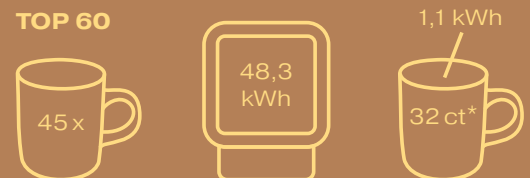

Costs for bisque and glaze firing using our models TOP 60 and TOP 100 as examples:

That's What We Call Sustainability.

*Bisque firing 950 °C, glaze firing 1250 °C. Charge weight incl. kiln furniture: Top 60: 18 kg, Top 100: 30 kg. Calculated energy price: 0,30 €/kWh.